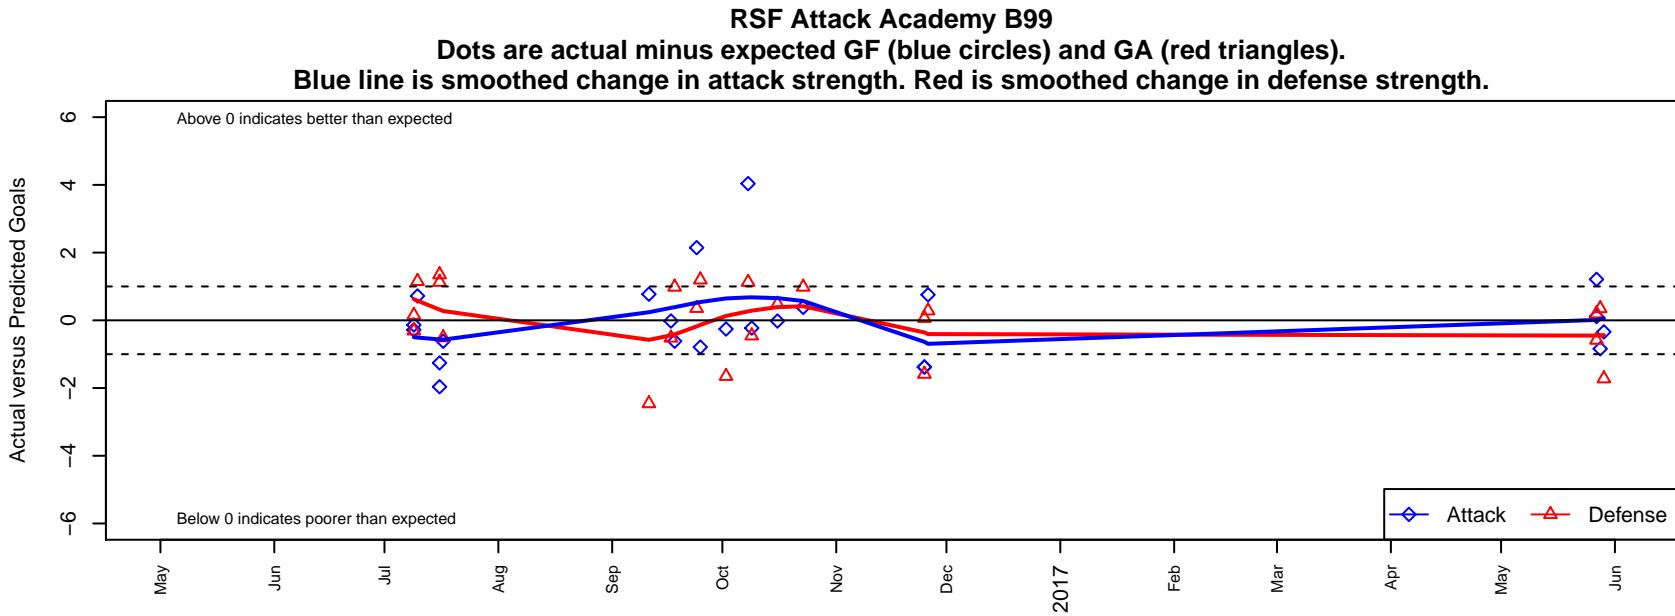

**attack and defense variance (black dot)
relative to other teams
and top 10 in region**

**attack and defense rating
relative to others at age
and all opponents in last 13 months**

**attack and defense rating
relative to others at age
and all opponents in last 13 months**

RSF Attack Academy B99

, CAS
B99 total strength=1697
attack=29.67 defense=16.86
fall league = SCDL FI1 U18

alt names used:
RSF Attack B99 Academy
RSF Attack B99 Academy
RSF ATTACK B99 ACADEMY (CAS)
RSF ATTACK B99 ACADEMY (CAS)

Venues played:
2016 Seattle United Cup BU19
2016 Albion Cup 1999 Showcase U18
2016 SCDL FI1 U18
2016 Nomads Thanksgiving 1st Division U18
2016 Manchester City Cup Gold U18